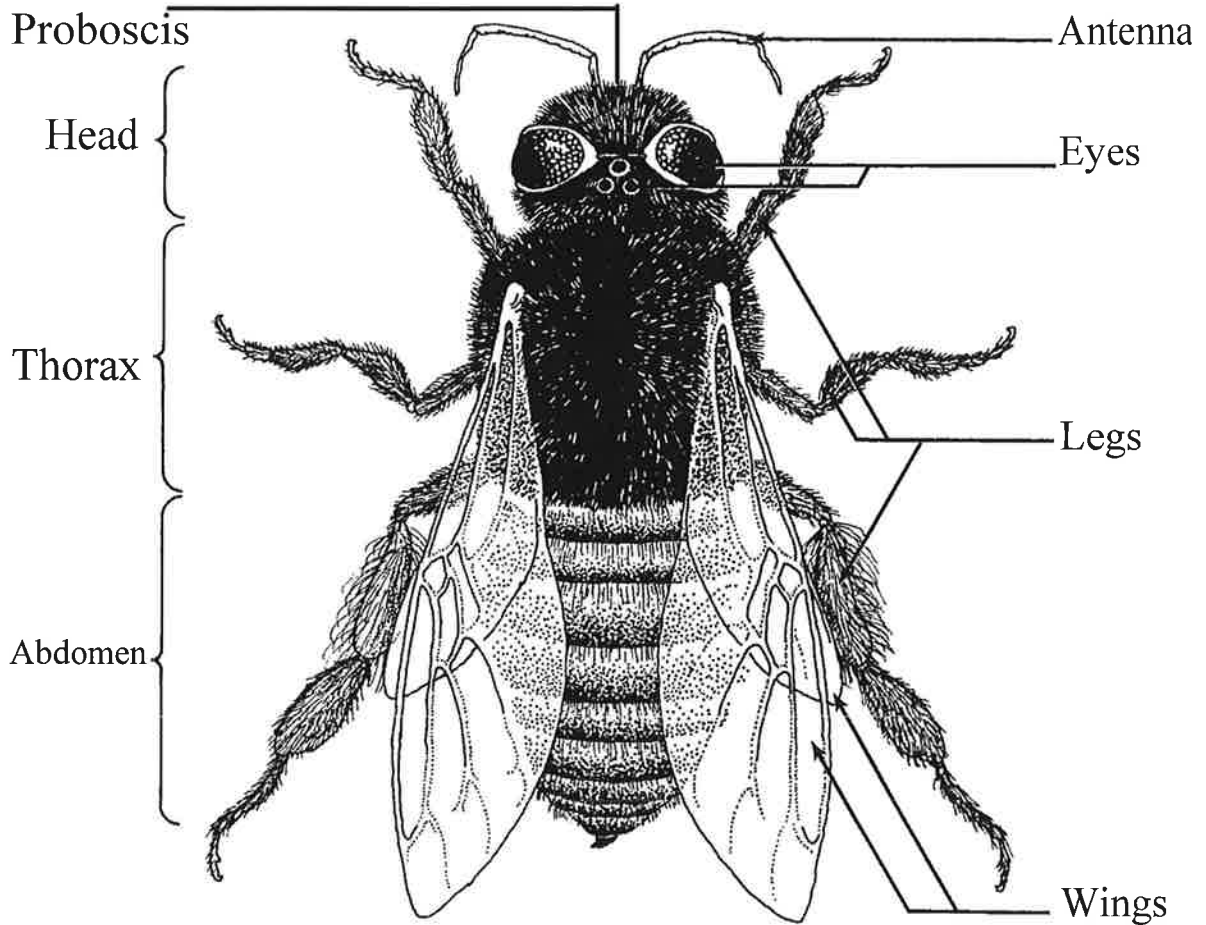

Bee Parts

F.Q. What functions do the different parts of a bee serve?

Form

Function

Fuzz
 Five Eyes
 2 part wings
 Body Parts (head, thorax, abdomen)
 Proboscis (straw-like tongue)
 Antenna

collect pollen
 to see
 to fly
 movement, protection
 collect nectar
 senses